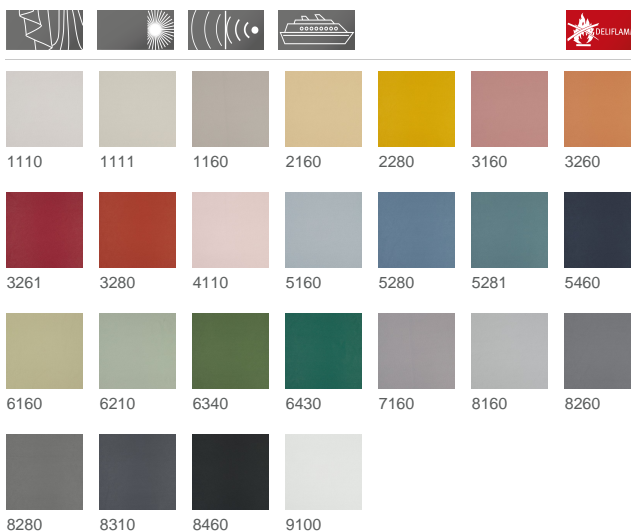

Soft Colour DELINIGHT

Item number 42281, KMAT 61000403

Product description

DELINIGHT fabrics are an innovation. They are 100% darkening and can be fully recycled due to their purity. Thanks to identically designed fabric sides, DELINIGHT articles can be used extremely flexibly and also offer an attractive appearance from the outside. The easy-care material also has excellent acoustic properties. Soft Color is a further development of the innovative Soft article, which achieves 100% blackout without a coating on the back. The effect is achieved through the dense satin weave and the yarn used, with the front and reverse sides having the same fabric appearance. The color palette of Soft Colour combines strong and deep shades with trendy and soft color ranges. In addition to its variety of colors, Soft Colour is available in 280 cm fabric width, so that it can be processed seamlessly.

Wash fastness 60°C DIN EN ISO 6330 DIN EN ISO 5077	note 4-5
Dimensional change Washing 40°C DIN EN ISO 6330 DIN EN ISO 5077	warp approx. +/-1%, weft approx. +/-1%
Dimensional change Washing 60°C DIN EN ISO 6330 DIN EN ISO 5077	warp approx. +/-3%, weft approx. +/-1%
Rubbing fastness DIN EN ISO 105-X12	dry: note 4-5, wet: note 4-5
Measured sound absorption coefficient DIN EN ISO 354/DIN EN ISO 11654	0.9
Sound absorption	Class A
Care labelling	
Additional information	SOFT COLOUR ist ein hochwertiges Satingewebe, dass sich durch eine bindungsbedingte subtile Traversbetonung auf der Oberfläche, vor allem bei dunklen Farben, auszeichnet.
State	2024-04-23